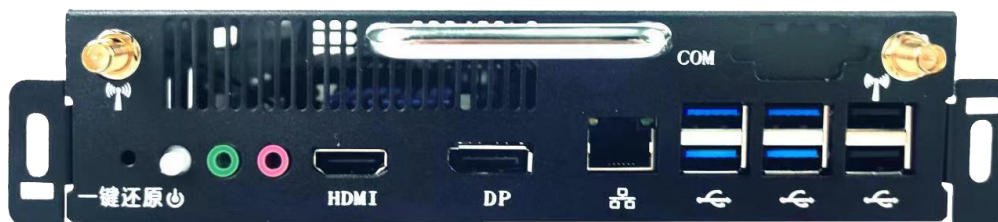

SC-OPSI3 OPS computer (I3)

Height 30mm specification:

Height 44mm specification:

Technical parameters:

CPU	I3 Seventh Generation 7100
Memory	8G
Hard disk	256G SSD Solid State Drive
Video card	Intel HD Graphics
Display interface	HDMI interface * 1, DP interface * 1
USB	USB3.0*4、USB2.0*2
Audio	Microphone input * 1, 3.5 mm headphone output * 1
Network	RJ45*1
Wireless WIFI	IEEE 802.11 B/G/n protocol wireless network card (standard dual WIFI antenna)
OPS pin interface	Standard Intel OPS Specification
Cooling fan	Customized intelligent speed regulation fan
Power source	DC 19V