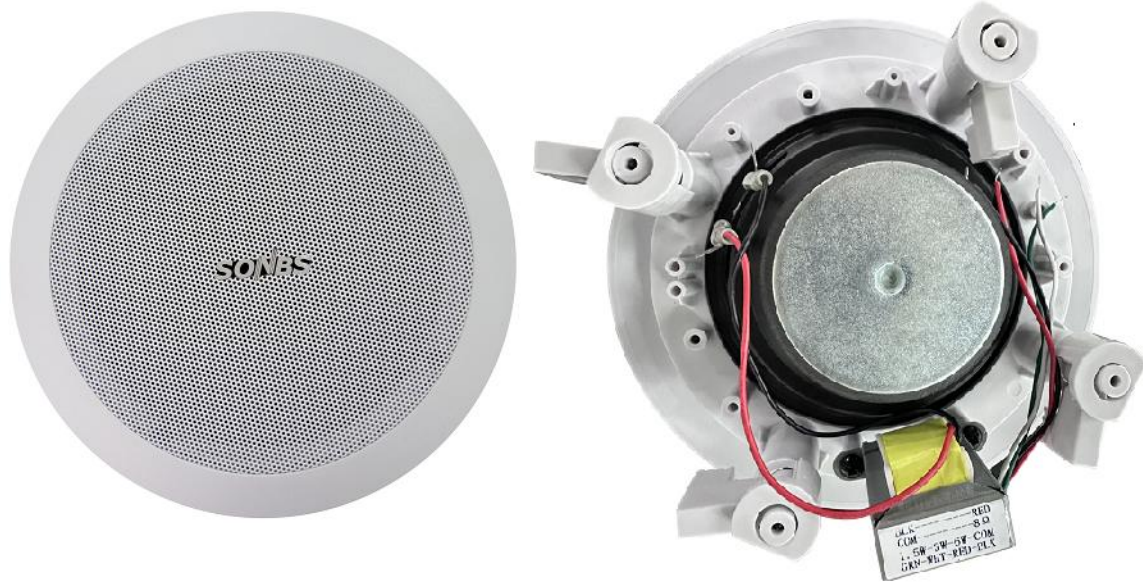

SONBS

SA-345X/SA-346X/SA-348X Ceiling Speaker

Features:

Material: Metal grille & ABS baffle.

Suitable for full audio broadcasting in halls, airports, schools, shopping malls, hotels or offices.

Specification

Model	SA-345X	SA-346X	SA-348X
Rated Power(100V)	6W/3W/1.5W	10W/5W/2.5W	10W/5W/2.5W
Sensitivity	90dB	90dB	90dB
Frequency response	100-18KHz	90-18KHz	80-18KHz
Speaker driver	5"	6"	8"
Cutout size	Φ170MM	Φ200MM	Φ240MM
Weight	0.7Kg	0.8Kg	0.9Kg