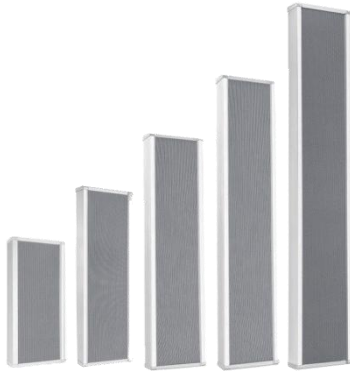

**SA-165K/SA-195K/SA-1125K/SA-1155K/SA-1185K**

**Waterproof Column Speaker**

**Features:**

Outdoor waterproof column speaker, the shell is made of aluminum alloy, with adjustable angle bracket, easy to install; waterproof and rust-proof, high sound quality, Applicable to square, campus, community, factories,street and other outdoor areas.

**Specification**

Model	SA-165K	SA-195K	SA-1125K	SA-1155K	SA-1185K
Rated Power	65W	95W	125W	155W	185W
Voltage input	70V/100V	70V/100V	70V/100V	70V/100V	70V/100V
Sensitivity	94dB	94dB	94dB	94dB	94dB
Frequency response	100-20KHZ	100-20KHZ	100-20KHZ	100-20KHZ	100-20KHZ
Speaker driver	6" *2+Treble	6" *3+Treble	6" *4+Treble	6" *5+Treble	6" *6+Treble
Dimension	587*226*180 mm	791*226*180 mm	995*226*180 mm	1198*226*180 mm	1403*226*180 mm
Weight	4.8Kg	8.5Kg	9.5Kg	11Kg	12.5Kg